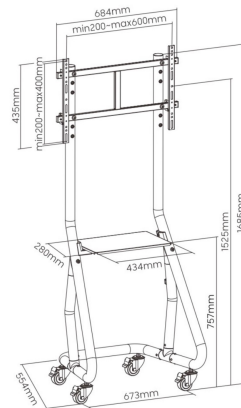

## Short Description

---

- Max. Load Capacity: 80Kg
- Max VESA support 600x400
- Height adjustment
- Built-in Cable management
- DVD/AV component shelf
- Wheels for mobility, lockable for safety
- VESA standards compliant
- Anti-Theft Locking Hole: for additional security preventing

## Additional Information

---

Color	Black
EAN	4015867223017
Model Number	650608
Approval and Compliance	RoHS
Package Contents	650608 manual screws kits
Dimensions (W x D x H)	554 x 1685 x 684 mm
Product weight (kg)	16.3
Cable management	Yes
Pipe Size (Pole height)	48x1.5x1582mm
Compatible Display Size	37"-80"
Bracket type	Fixed
Camera rack	No
Load Capacity (kg)	80kg
Material	Plastic, Stainless Steel, Aluminum
Screens support quantity	1
Support Curved TV (Monitors)	No
VESA compatibility	200x200,300x200,400x200,300x300,400x300,400x400,600x400