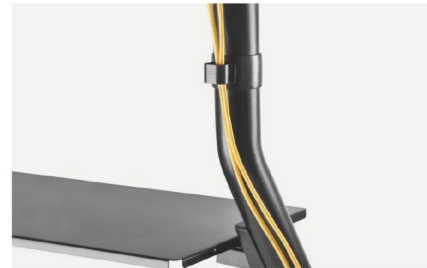

Anti-Theft Design
great for commercial environments
(padlock required)

Cable Management
creates a clean appearance