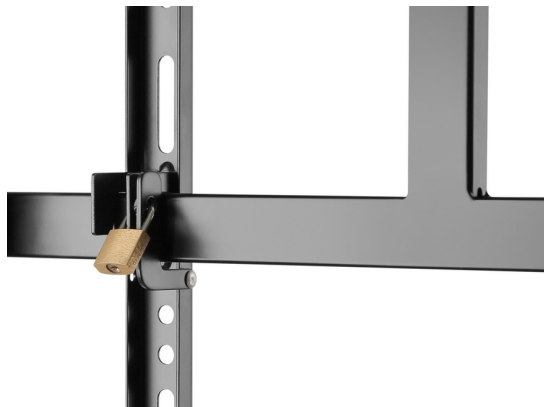

# 650608 37"-80" Heavy-Duty TV Cart

## Short Description

---

- Max. Load Capacity: 80Kg
- Max VESA support 600x400
- Height adjustment
- Built-in Cable management
- DVD/AV component shelf
- Wheels for mobility, lockable for safety
- VESA standards compliant
- Anti-Theft Locking Hole: for additional security preventing

## Description

---

The equip 650608 Heavy-Duty TV cart with stylish, technical and functional design to provide solid presentation solution for most 37-80" LED, LCD flat panel TVs loading capacity up to 80kg.

Locking casters make TV carts easy to move and stop for. Internal cable management hides wires from view to keep a clutter-free appearance. Ideal for conferencing, public displays or other professional presentation.