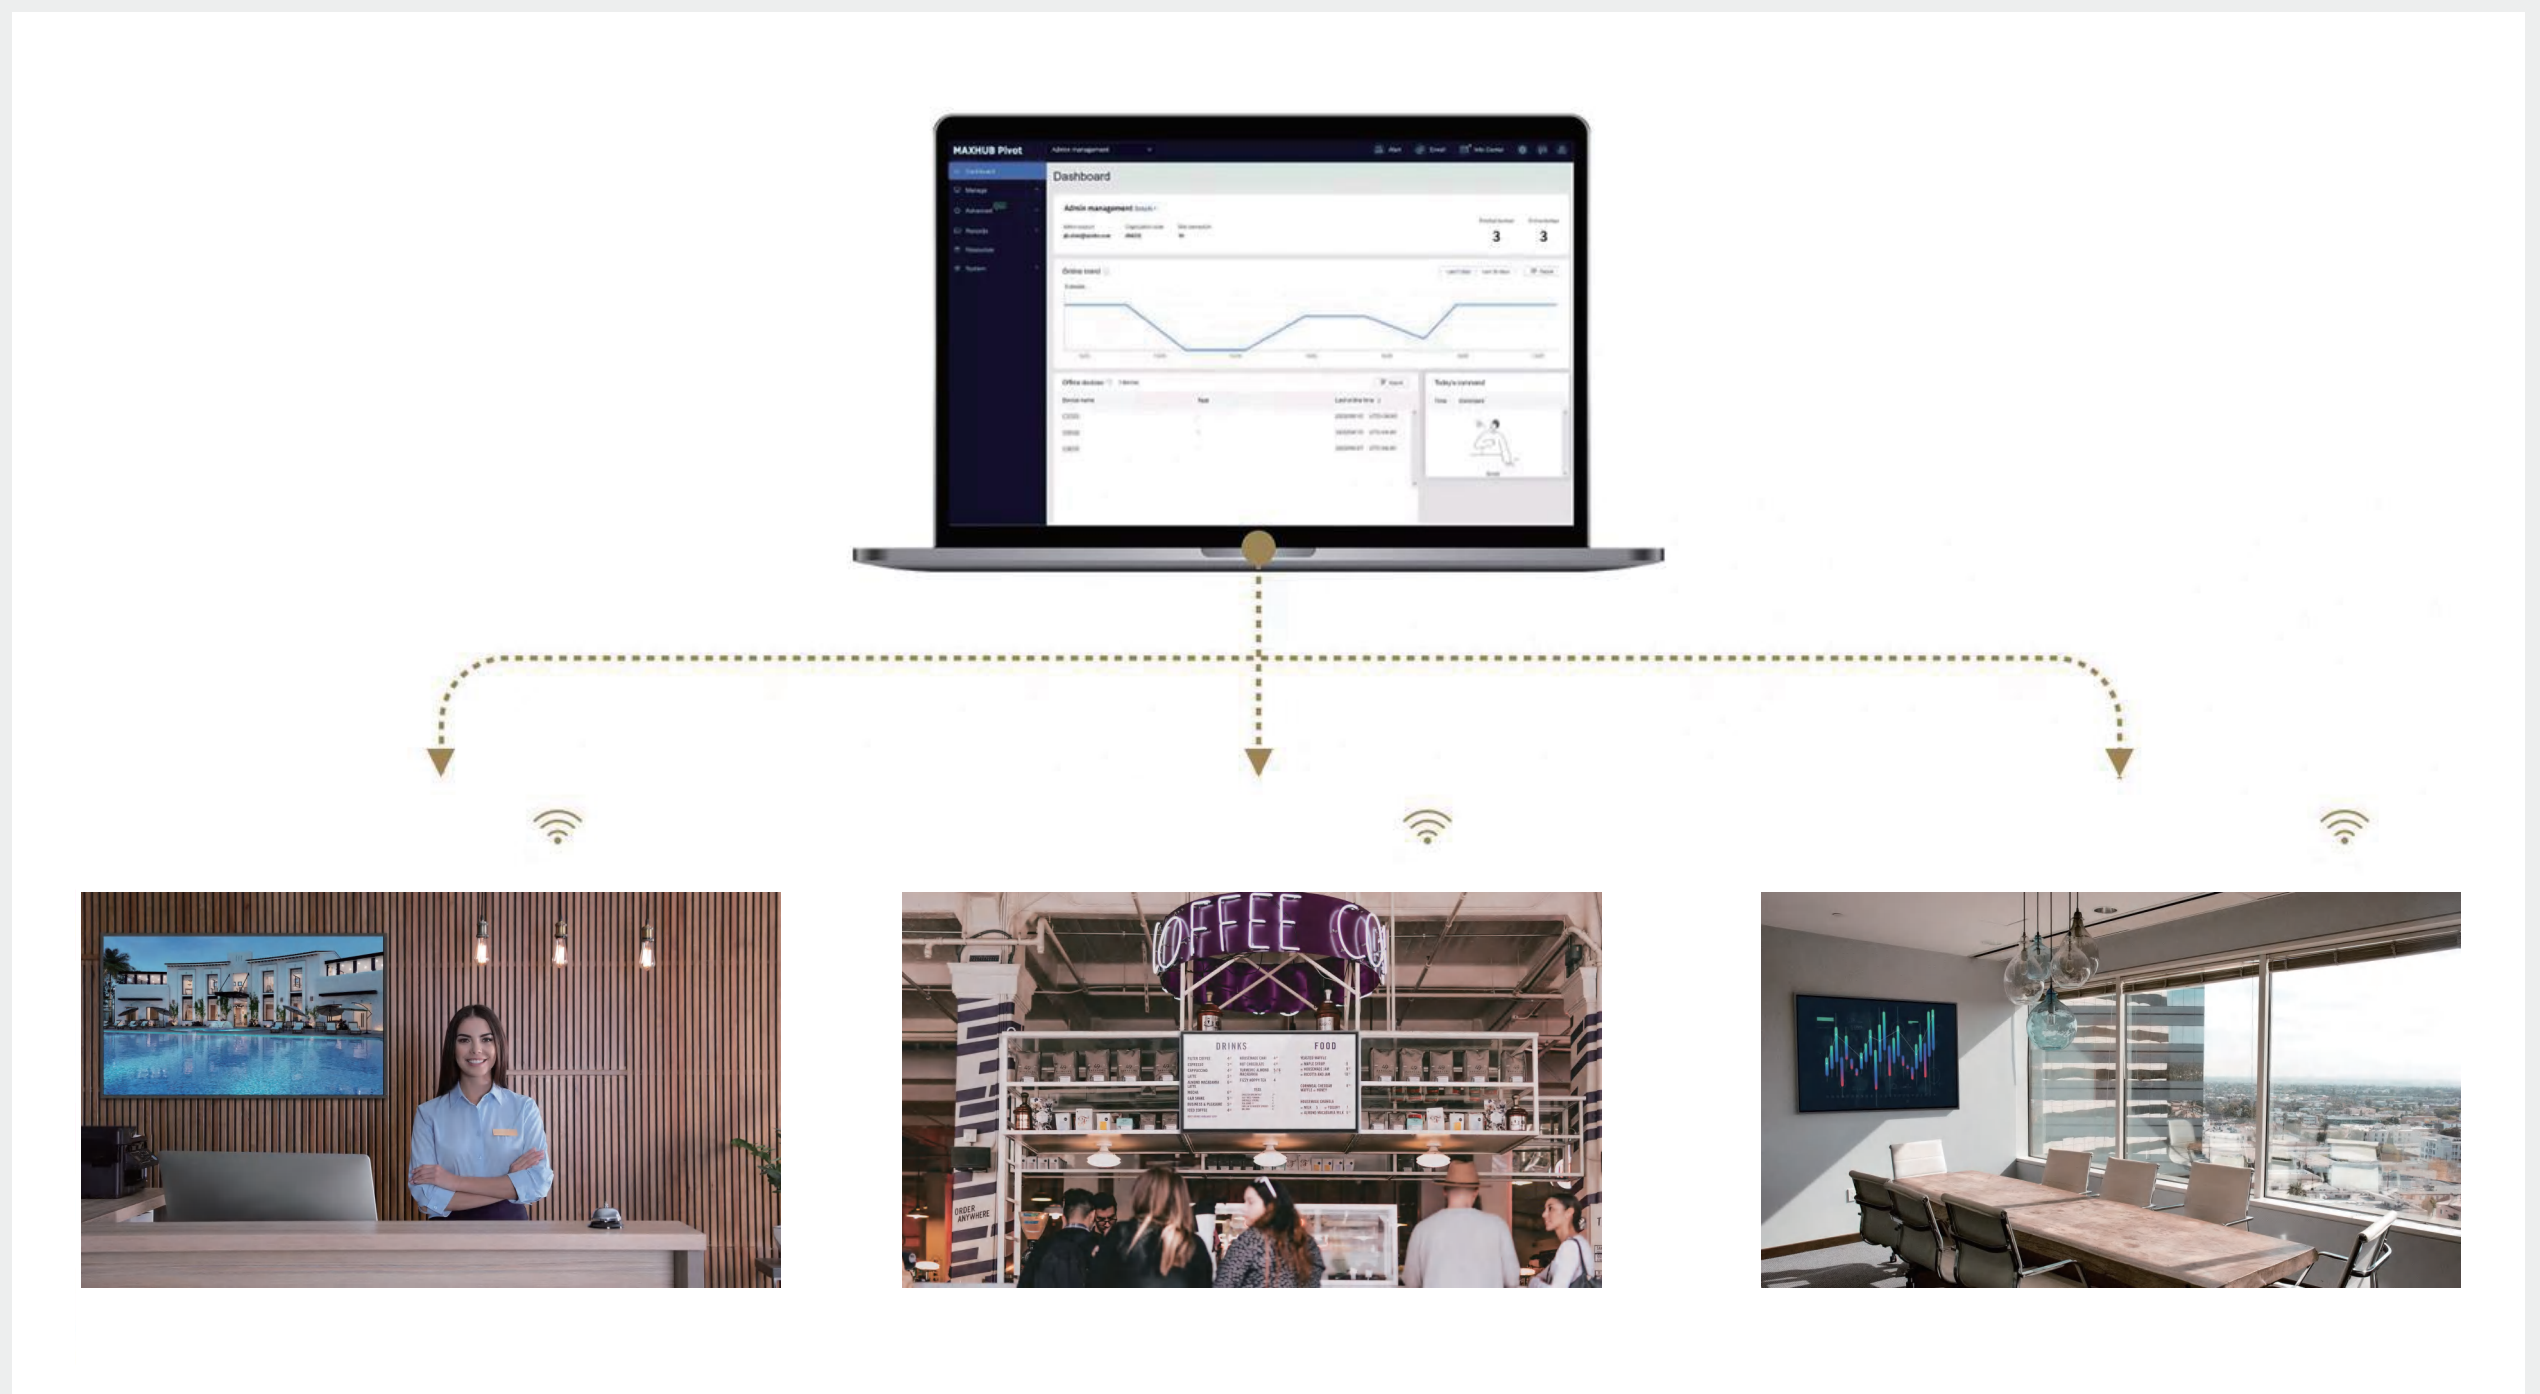

Stable and multifunctional design for business

Effortlessly manage and distribute content

Crystal-Clear Detail, Anywhere

The combination of 4K UHD resolution and high brightness ensures true-to-life detail.

Conformal coating reduces the risk of damage from salt, dust, and humidity, ensuring stable device performance.

Stable and Multifunctional Design for Business

Our non-glare coating provides a clear view, even in bright outdoor conditions, while the increased level of haze visibility improves text readability.

The full-function USB Type-C supports ScreenShare, making content sharing easy. NetworkShare allows for effortless network sharing, and the 65W power output enables connected PC charging that is faster than a typical charger.

Choose from screen sizes of 43", 55", 65", 75", 86", and 98" to meet your application needs.

Effortlessly Manage and Distribute Content

MAXHUB Pivot is a device management tool that enables IT administrators to efficiently manage devices and remotely distribute content.