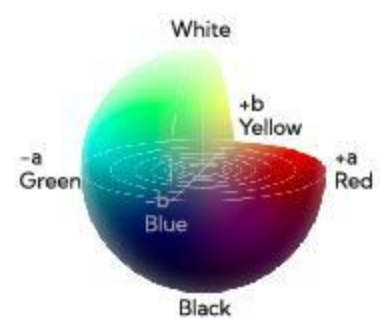

## Distinguish Every Detail in Ultra-HD

Experience 1.07 billion colors in brilliant detail with high-color gamut and ultra-HD, 4K display, promising a professional-grade image quality. Zero-bonding technology effectively reduces air refraction and parallax for enhanced visual clarity.

## View Vibrant Deep Colors

90% NTSC high-color gamut, compatible with a variety of color spaces. The V6 Classic Series offers color gamut restoration across a variety of formats, including presentations, printed documents, and video clips.

## Vivid Imagery with $\Delta E \leq 2$ high-color-accuracy Display

Pre-calibrated before delivery to restore the original color and achieve professional-grade imagery.