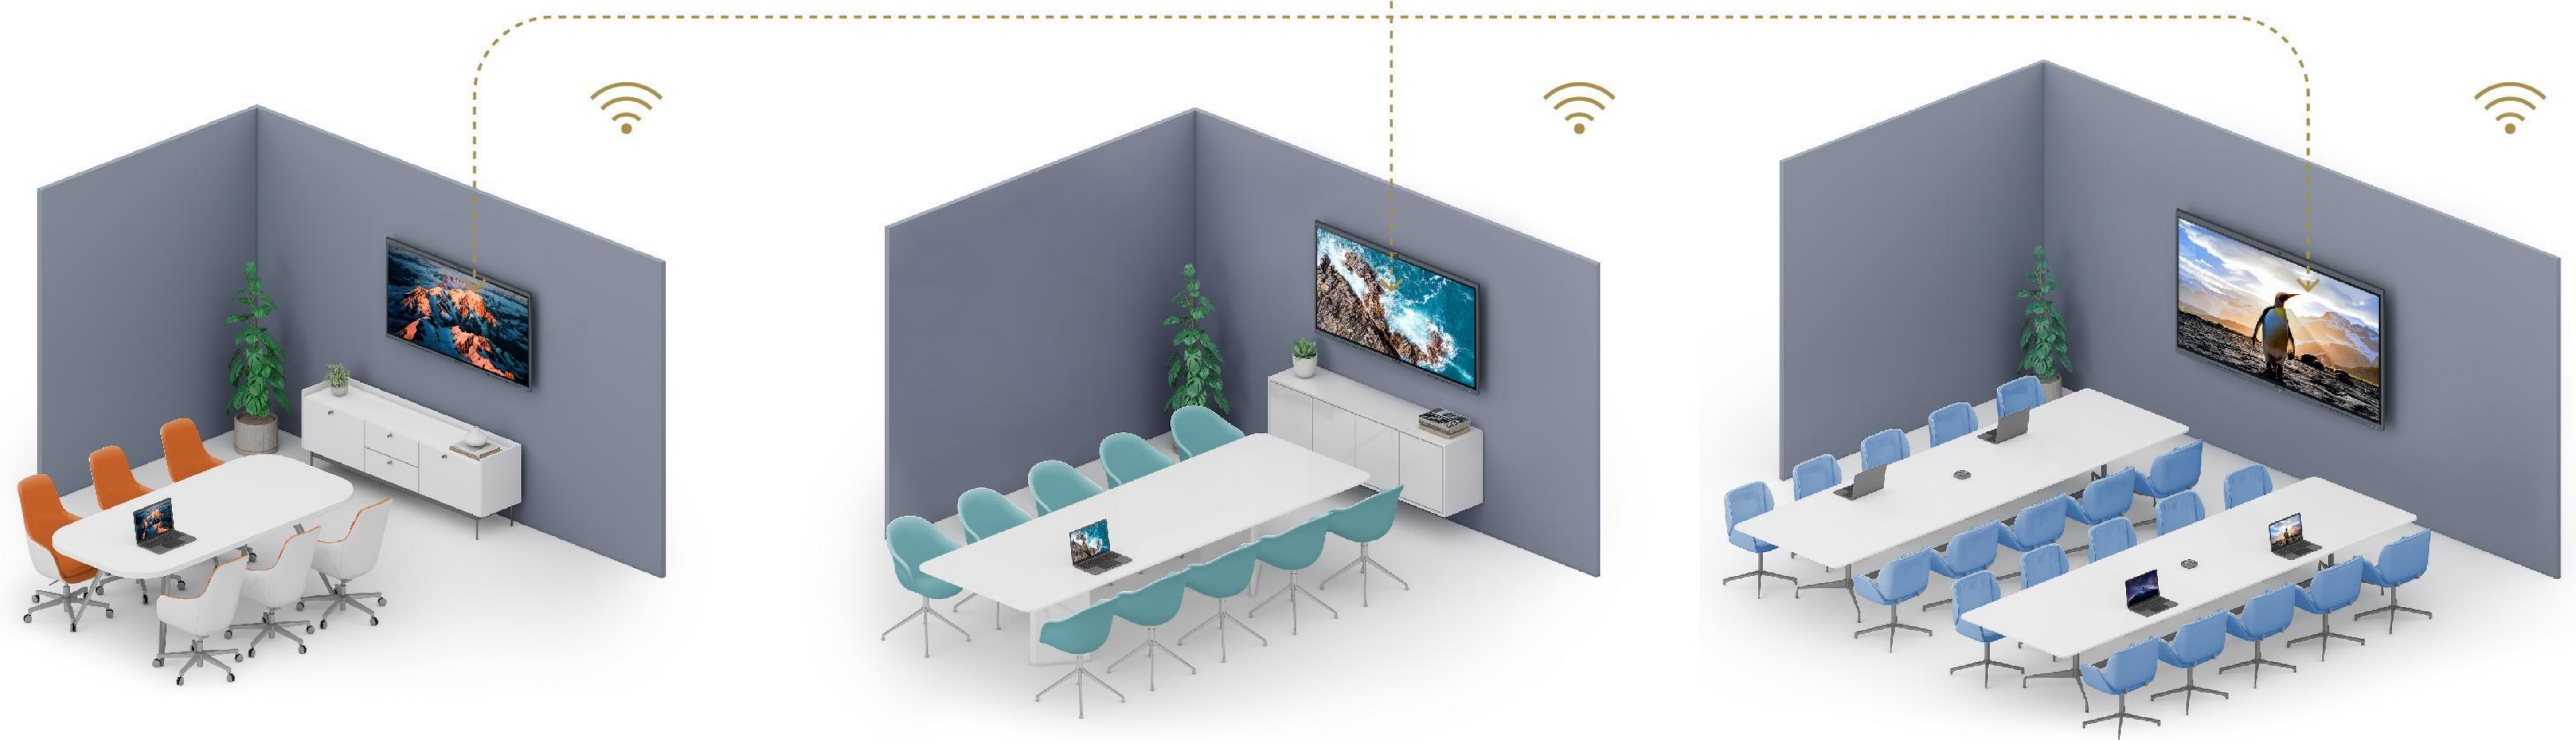

## Refine Meeting Efficiency

Integrating professional video conferencing, seamless screen-sharing, advanced whiteboard technology, and a brilliant audiovisual experience, the MAXHUB V6 Classic Series is the ultimate corporate-collaboration assistant. Drive productive teamwork and increase organizational efficiency with this meeting-room must-have.

## Total Solution, Minimal Setup

A complete, seamless design fulfills every meeting requirement, including built-in camera, mic, and touch panel. Whether video conferencing or hosting a local discussion, it's as easy as plugging in your power cable.

## Bring Your Own Device (BYOD)

Access the panel's camera, microphone, and speakers directly when you start a meeting from your laptop.

## Effortless Access with MAXHUB OS 6.0

MAXHUB OS 6.0 provides easy access to whiteboarding, video conferencing apps, and wireless projection. Users can personalize the customizable homepage for a tailored user experience, and join a scheduled meeting with just one click thanks to the integrated calendar design.