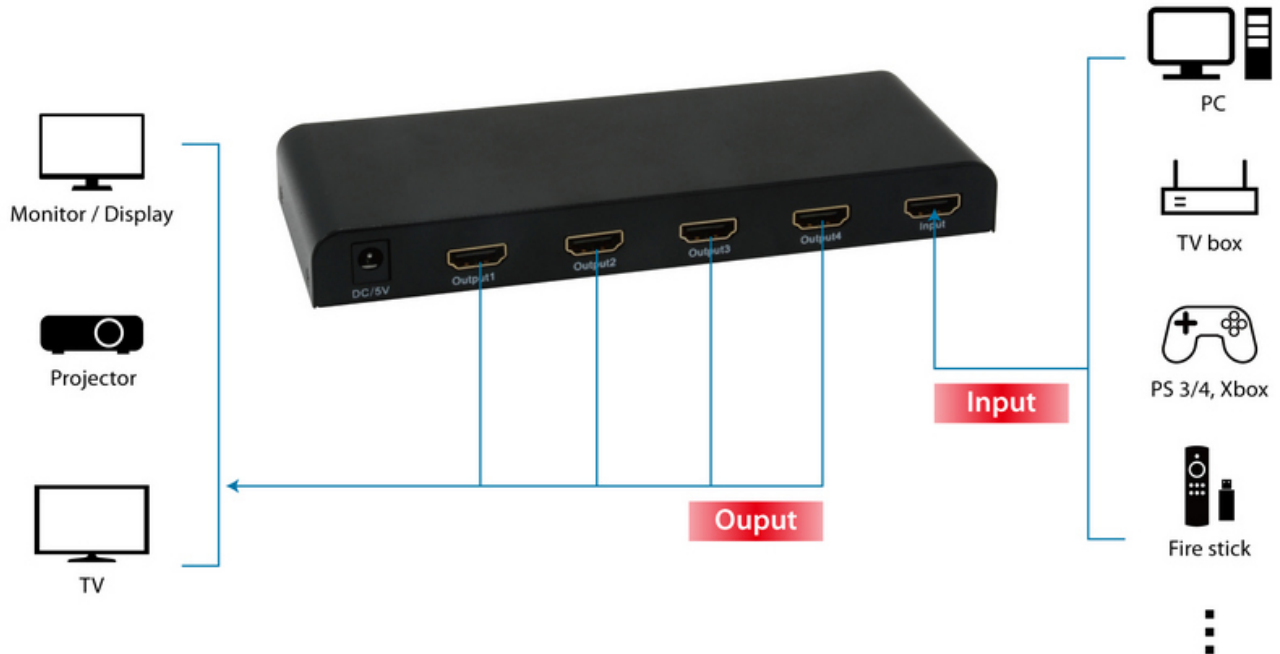

Wide Compatible

Short Description

1. Duplicates a HD digital audio/video signal up to 4 x HDMI output
2. HDMI 1.4 compatible and Full 3D
3. Supports 3D format video transmission
4. Compatible to HDCP 1.4
5. Compatible with a bandwidth of 3.4Gbps / 340MHz per channel (10.2Gbps Total)
6. Supports video resolutions up to 4K/30Hz
7. Supports Deep Color: 36bit (12 bit per channel)
8. Maternal: Aluminum casing
9. Included power adapter

Description

The equip 4-Port HDMI Splitter distributes 1 video stream to 4 displays, bringing synchronized, high-definition video to convention centres, home theaters, shopping areas and campuses with ease.

Additional Information

Approval and compliance	RoHS, CE
Operating temperature	0°C ~ 60°C
Material	Aluminum
Audio format	DTS-HD/Dolby-true-HD/LPCM 7.1/ DTS/Dolby AC3/DSD
Frequency band	2.97Gbps
HDMI version	HDMI 1.4
Power supply	Power adapter 5V/1A
Video format	24bit/deep color 30bit,36bit, 48bit
Product weight (kg)	0,384
Color	Black
EAN	4015867161951
Model Number	332714
Package contents	332714 Power Adapter User Manual
HDMI out	4
HDMI in	1
Dimensions (W x D x H)	179 x 68 x 20 mm