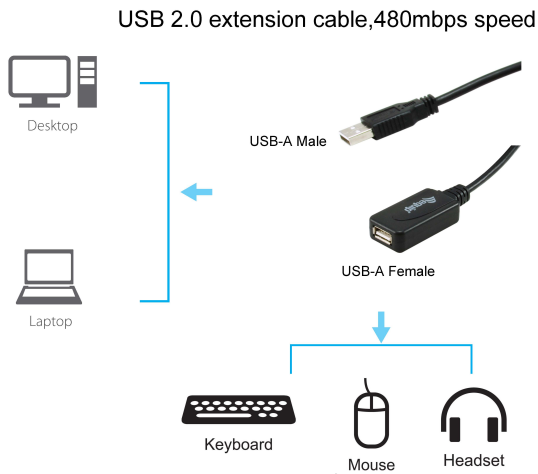

## Short Description

1. USB 2.0
2. USB Type A Female USB Type A Male
3. USB Bus Powered Over current protection
4. Plug-and-Play
5. Nickel Plated
6. Double shielding for error-free data transfer
7. Data transfer rate up to 480Mbps
8. Jacket: PVC

## Description

The equip® USB 2.0 Active Extension Cable is built with active component and thus allows you to extend the USB connections with additional 15m or 20m. Plug-and-play, simply connect the extension cable with existing installation and build up a sustainable high speed USB deployment.

## Additional Information

Approval and compliance RoHS	
Conductor material	Copper
Conductor size (AWG)	28AWG
Jacket material	PVC
USB version	2.0
Shielded	Yes
Product weight (kg)	0,457
Cable length	10m
Color	Black
EAN	4015867459980
Model Number	133311
Package contents	133311

Cable Length	10m
Connector 1	USB-A, male
Connector 2	USB-A, female
USB version	2.0
Dimensions (W x D x H)	15.5 x 8 x 15000 mm