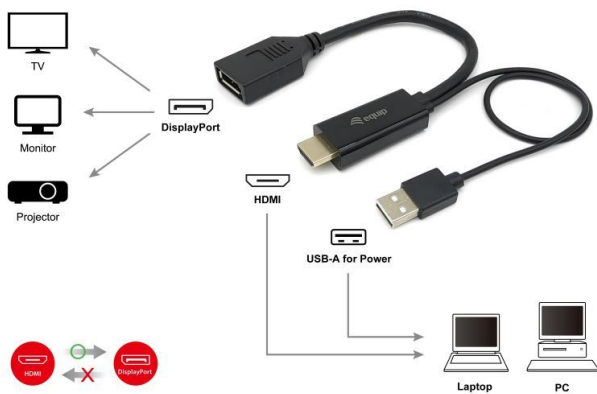

119039 HDMI to DisplayPort Adapter

Product Images

Short Description

- HDMI Male
- DisplayPort Female
- USB-A Male (power supply)
- Length: 15CM
- Compliant with HDMI 2.0 and DisplayPort 1.2 with 4K/60HZ
- Supports resolution up to 3840 x 2160
- Bandwidth up to 10.2Gbps
- Supports video resolutions up to 4K/60Hz
- Supports 3D display, HDCP2.2 and HDR
- Gold Plated Connectors
- Resolution up to below (depending on the system and the connected hardware)

4k: 3840 x 2160 @ 60 Hz.

1080P: 1920 x 1200 @ 60 Hz.

Description

The equip® HDMI to DisplayPort Adapter Cable is built of the premium materials to provide users the clearest digital video signal, transmitting uncompressed digital video streams from devices like Blu-Ray player, Set-Top-Box or game console to displays such as HDTV, LCD monitor, projector and TV. Also, the triple shielding construction guarantees an error-free data transmission.

Additional Information

Approval and compliance CE, ROHS

Jacket material PVC

Angled insert No

Product weight (kg)	0.041
Cable length	15cm
Color	Black
EAN	4015867226742
Model Number	119039
Package contents	119039
Connector 1	HDMI-A, male
Connector 2	DisplayPort, female
Dimensions (W x D x H)	6 x 6 x 250 mm